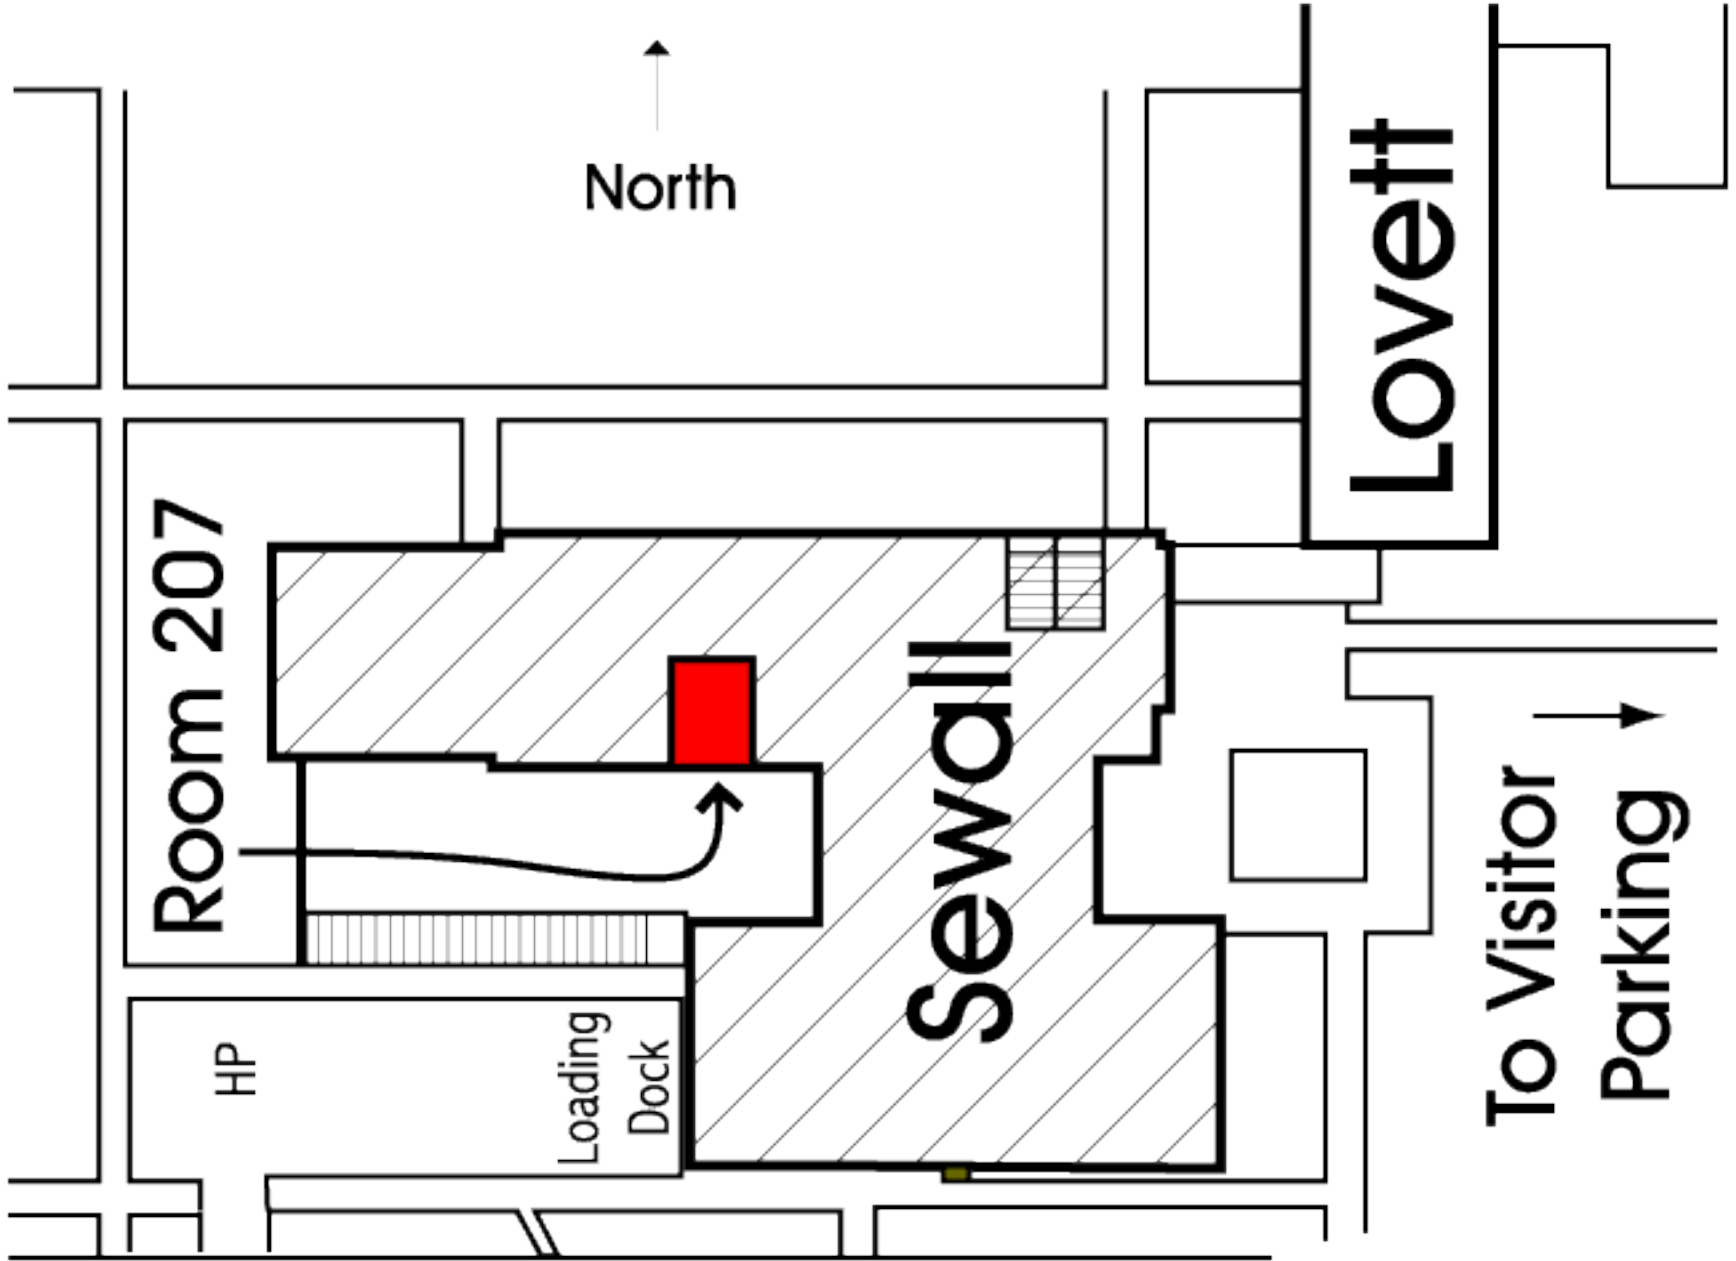

HP = Handicapped Parking

North ↑

Room 207

Sewall

Lovett

HP

Loading Dock

To Visitor
Parking ↓

15 minute parking is legal on this part of the inner loop